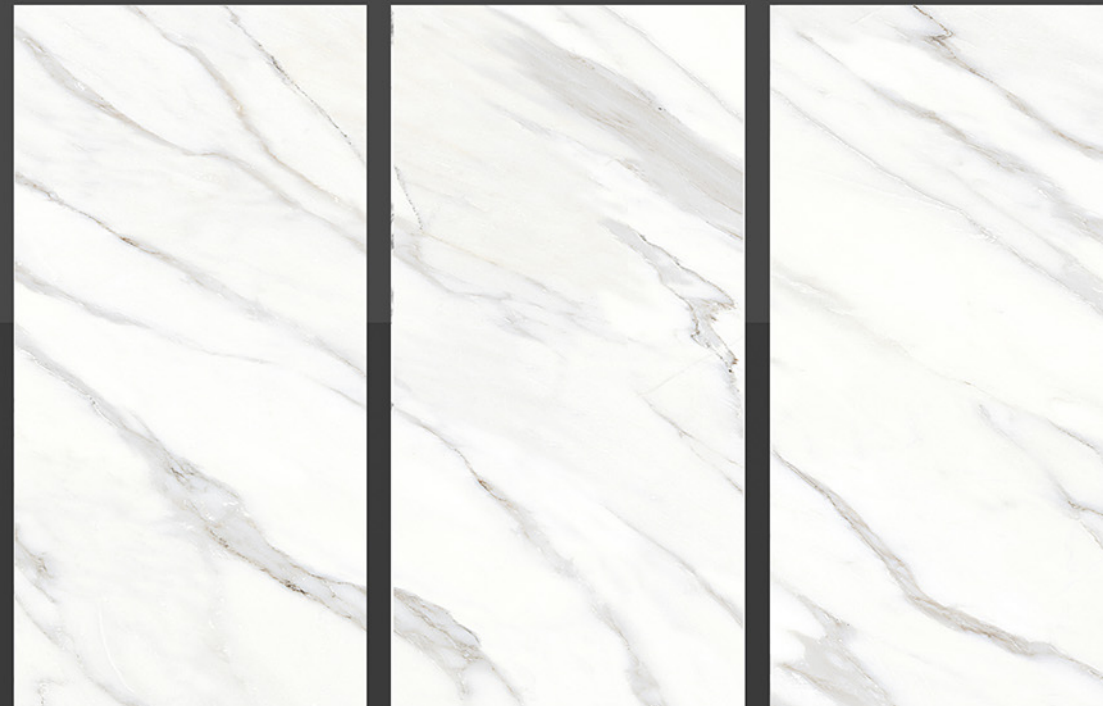

THICKNESS  
9 MM

SERIES

WHITE COLLECTION

FINISH

GLOSSY

VISCOUNT WHITE

600 X 1200 MM

THICKNESS  
9 MM