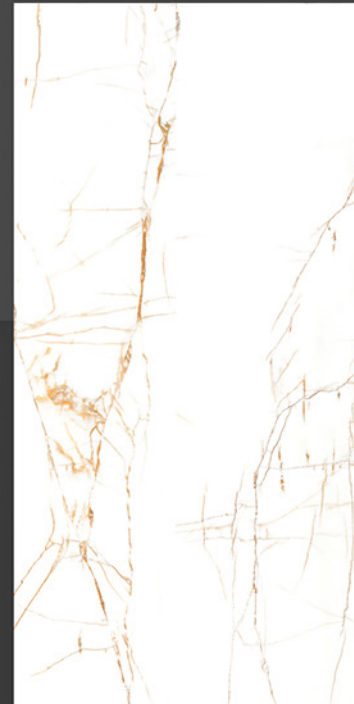

ROYAL GOLD

600 X 1200 MM

THICKNESS  
9 MM

SERIES

WHITE COLLECTION

FINISH

GLOSSY

THREATON