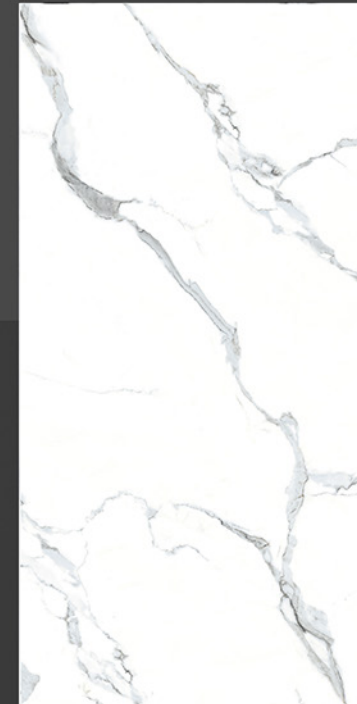

SERIES

WHITE COLLECTION

FINISH

GLOSSY

FINIA WHITE

600 X 1200 MM

THICKNESS  
9 MM

SERIES