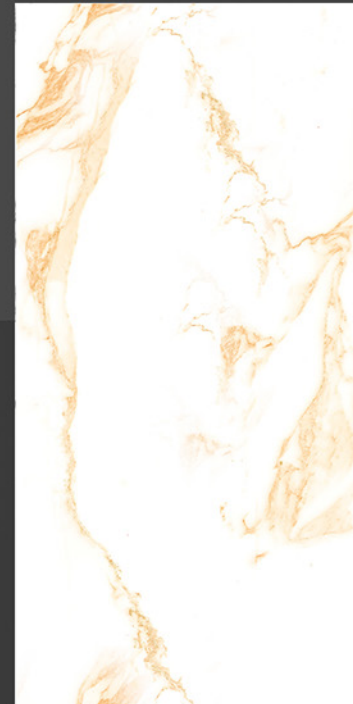

600 X 1200 MM

THICKNESS  
9 MM

SERIES

WHITE COLLECTION

FINISH

GLOSSY

TONNY STARK

600 X 1200 MM