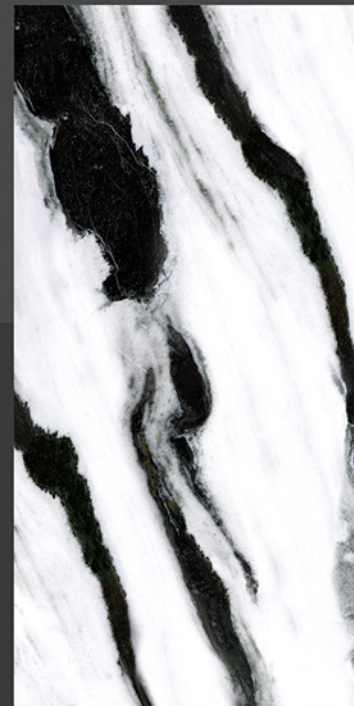

THICKNESS
9 MM

SERIES

WHITE COLLECTION

FINISH

GLOSSY

PANDA NATURAL

600 X 1200 MM