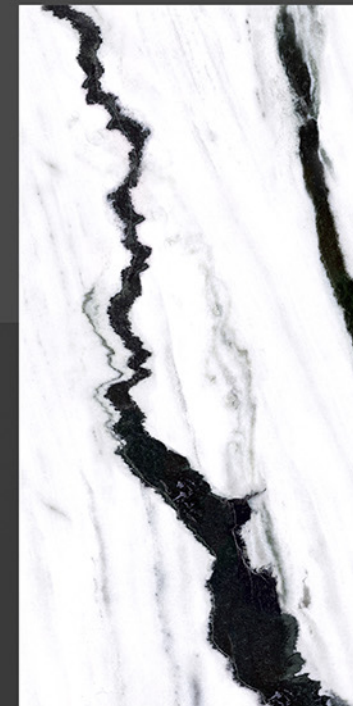

THICKNESS
9 MM

SERIES

WHITE COLLECTION

FINISH

GLOSSY

PANDA NATURAL

600 X 1200 MM