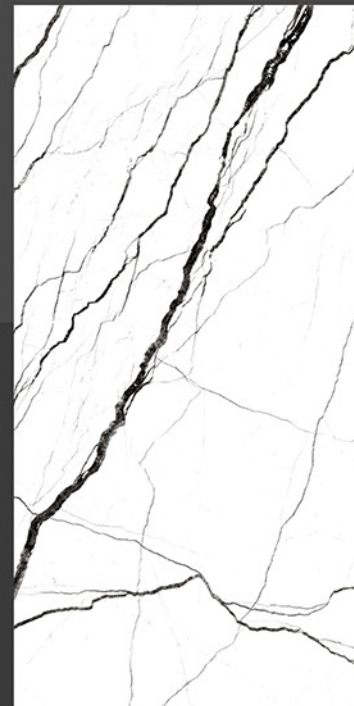

9

THICKNESS

MM

SERIES

WHITE COLLECTION

FINISH

GLOSSY

MARQUINA WHITE

600 X 1200 MM