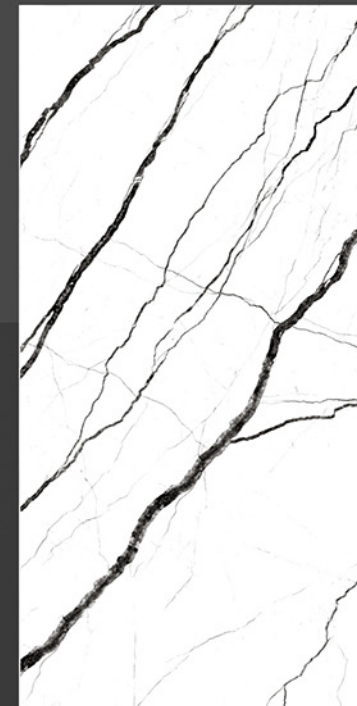

9

THICKNESS

MM

SERIES

WHITE COLLECTION

FINISH

GLOSSY

MARQUINA WHITE

600 X 1200 MM