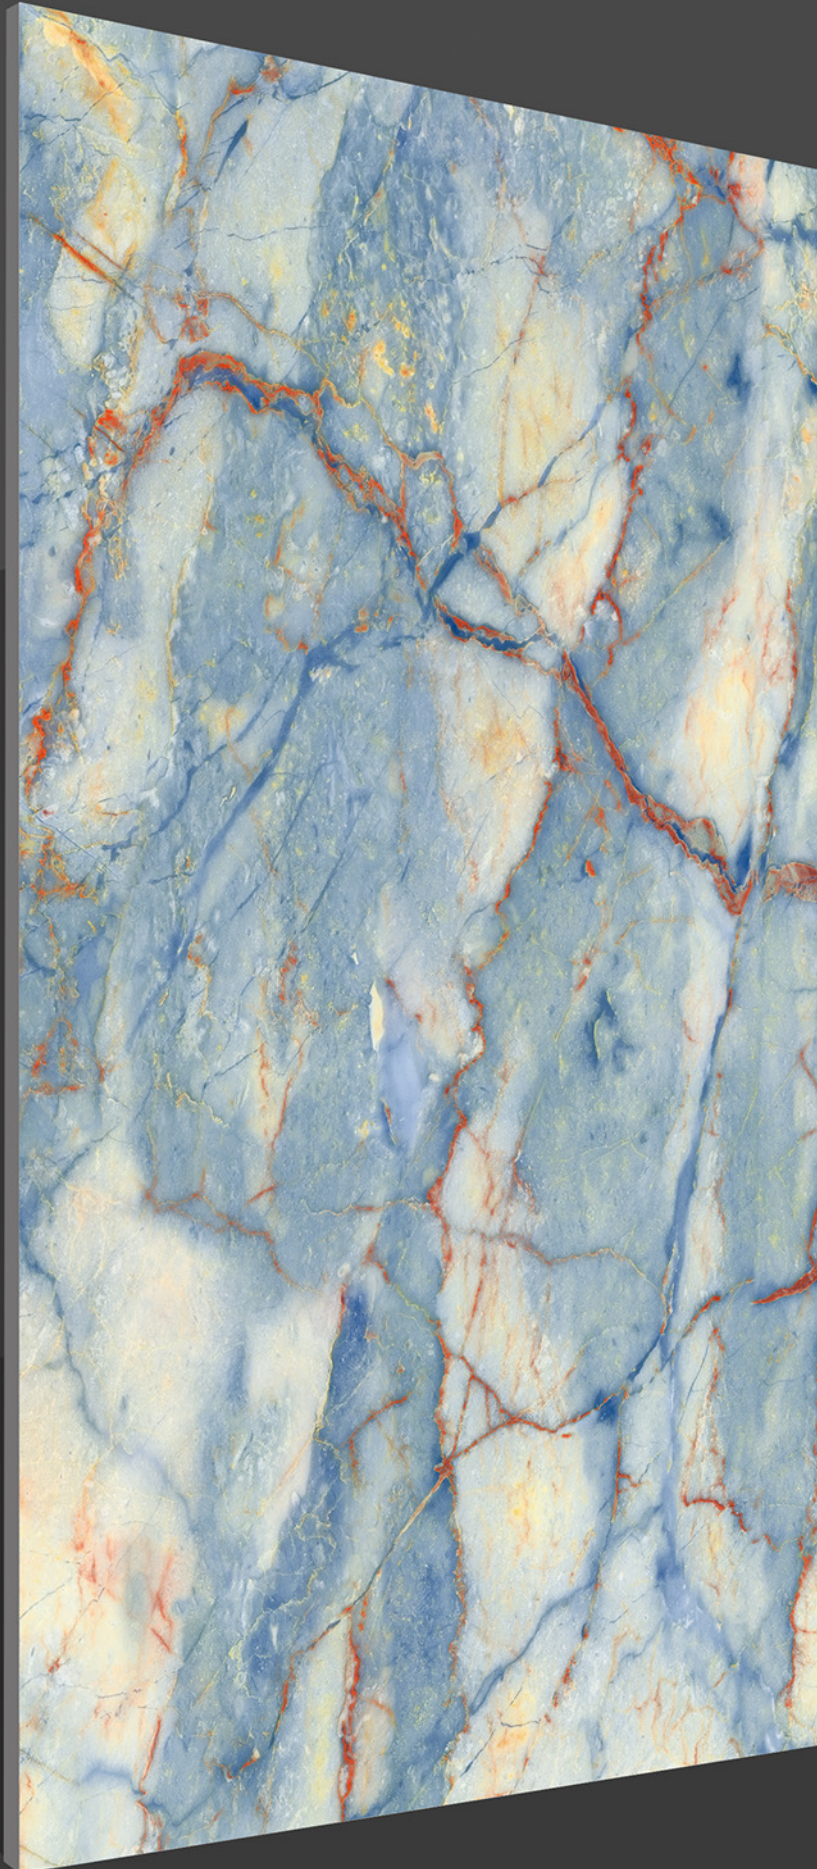

THICKNESS
9 MM

FINISH

HIGH GLOSS

NARUTO DUSK

600 X 1200 MM