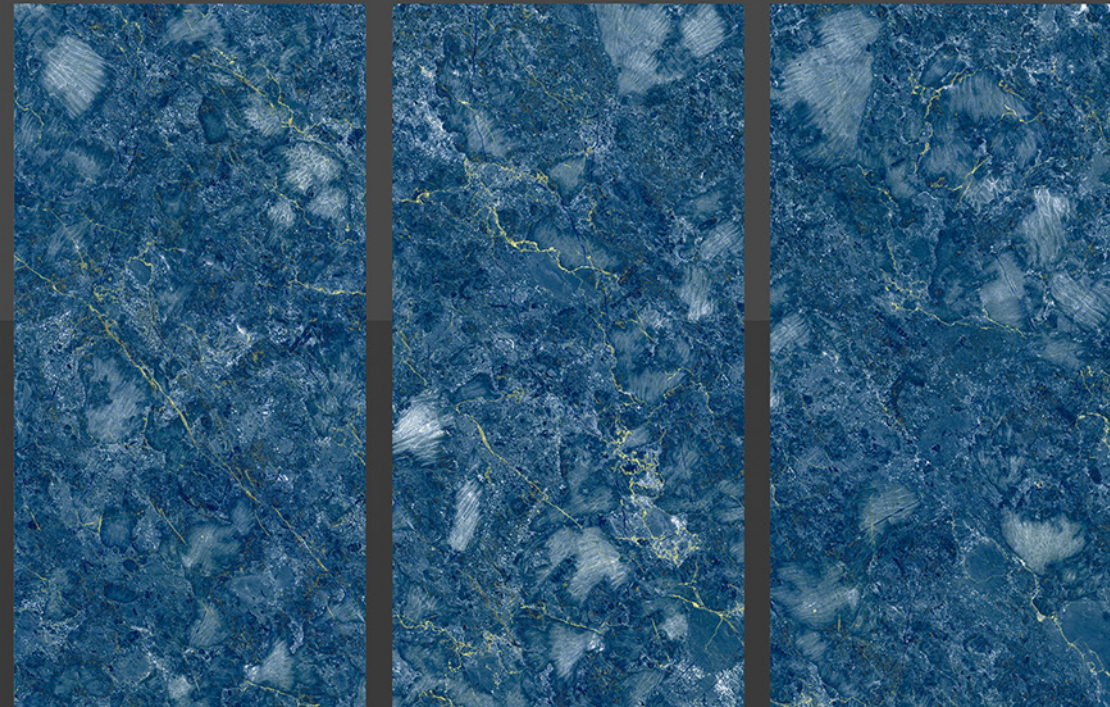

THICKNESS
9 MM

FINISH

HIGH GLOSS

NARBIA BLUE

600 X 1200 MM