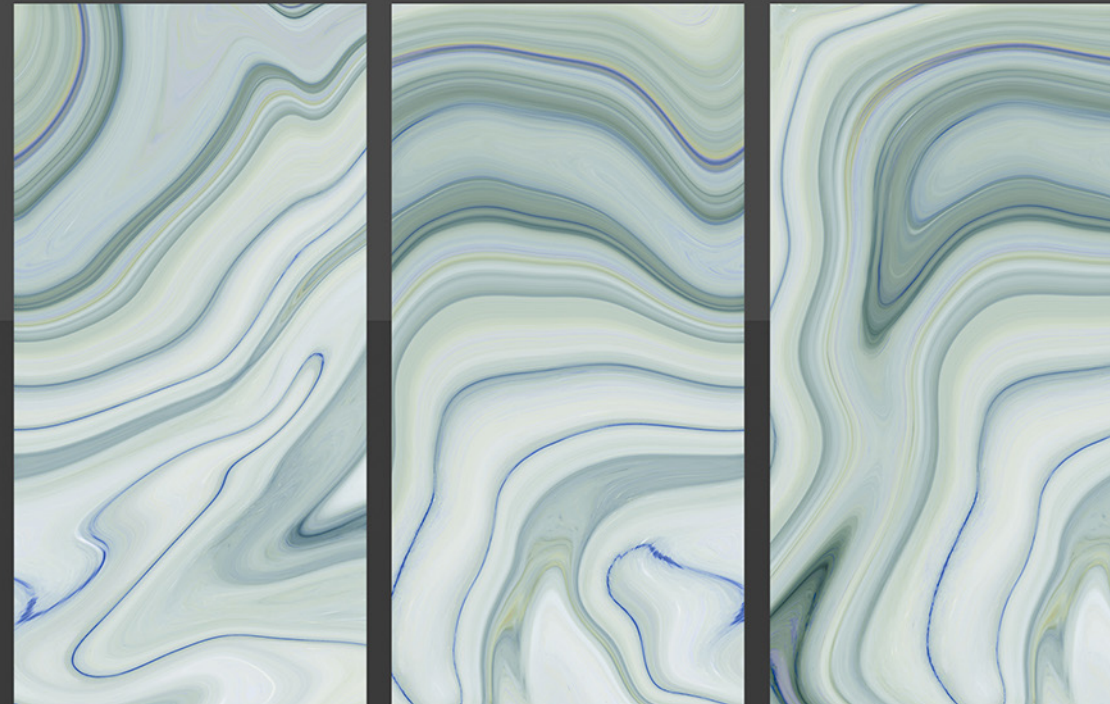

THICKNESS
9 MM

FINISH

HIGH GLOSS

SIVON WHITE

600 X 1200 MM