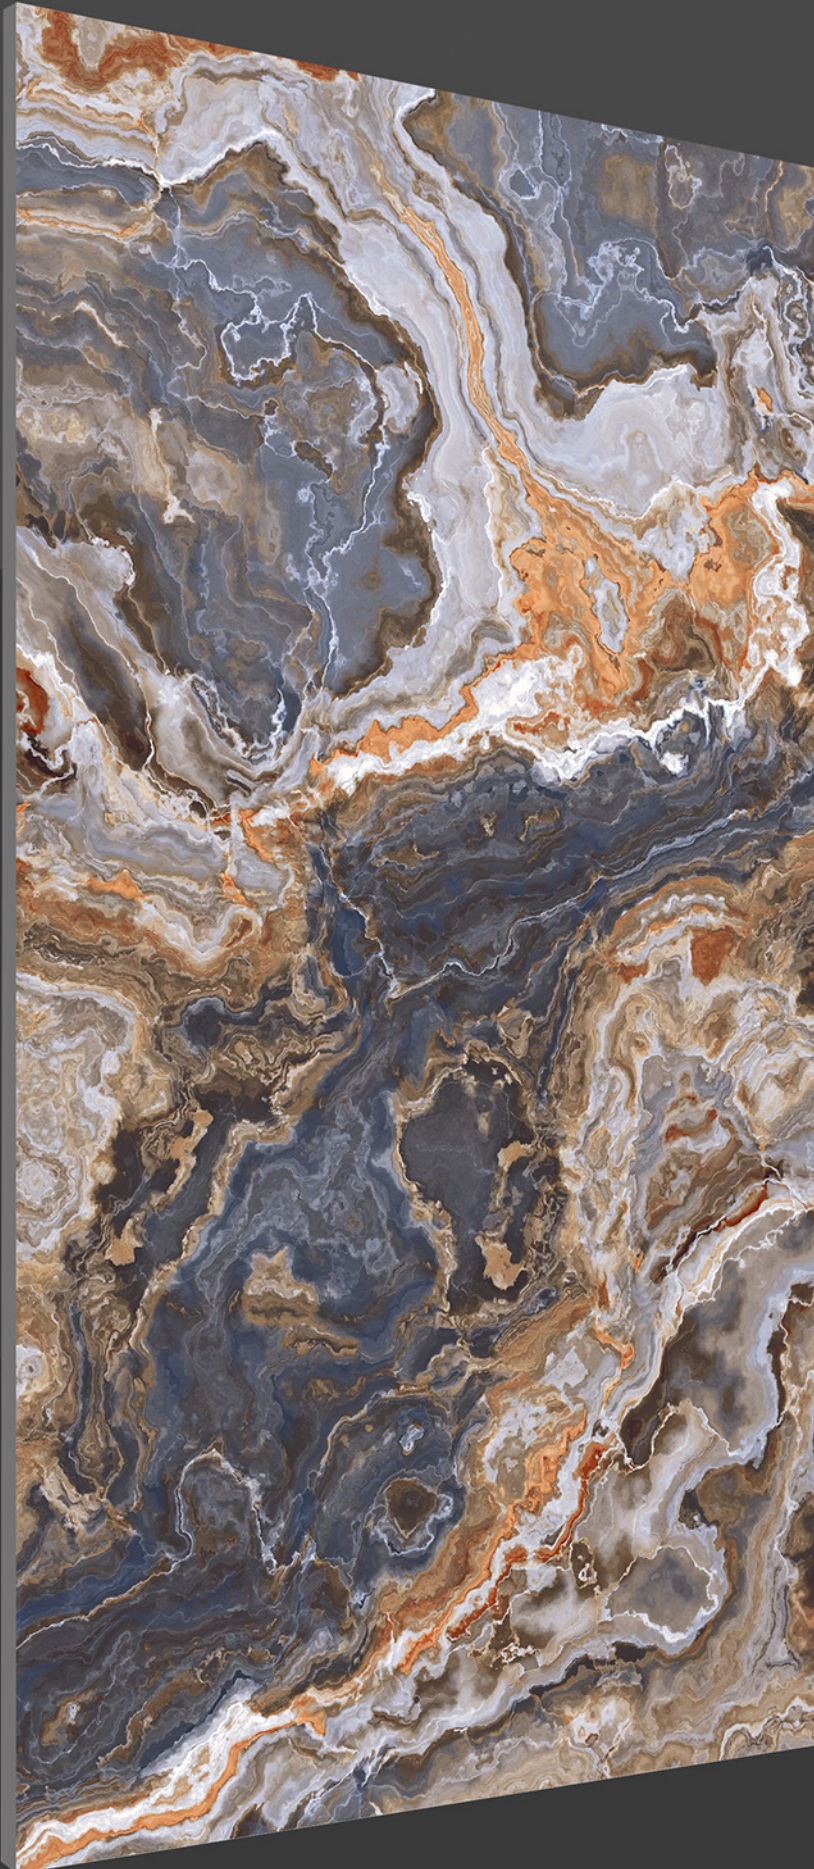

FINISH

HIGH GLOSS

THICKNESS
9 MM

FINISH

HIGH GLOSS

NARUTO DUSK

600 X 1200 MM

THICKNESS
9 MM