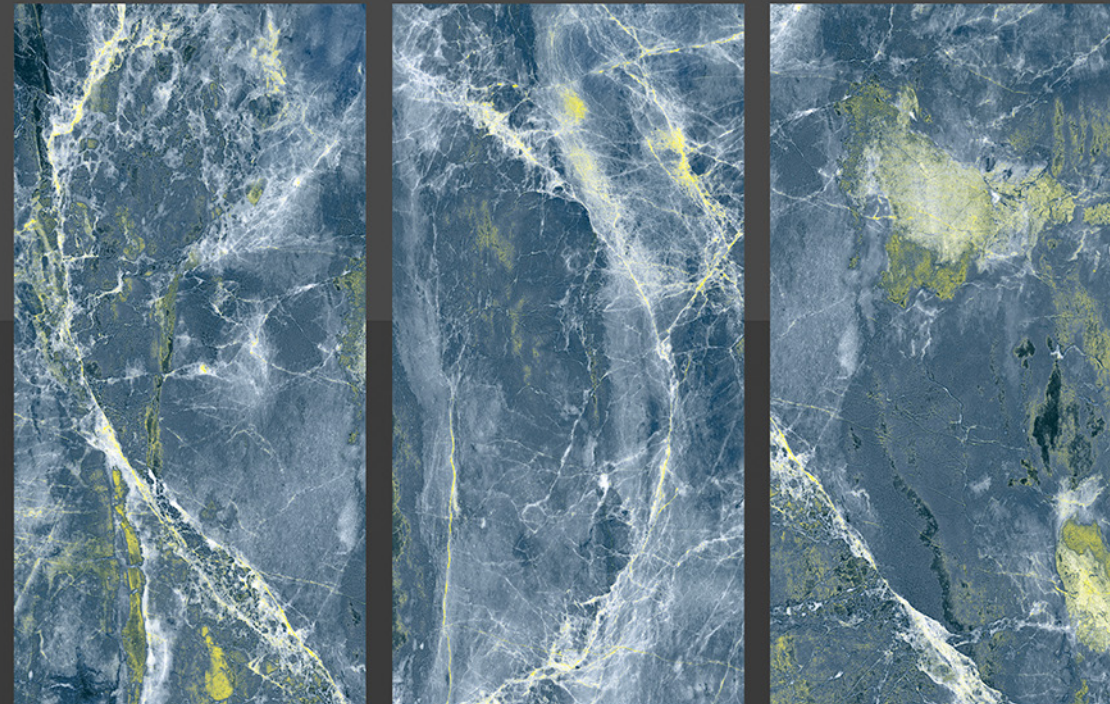

THICKNESS
9 MM

FINISH

HIGH GLOSS

CRISTINA BLUE

600 X 1200 MM