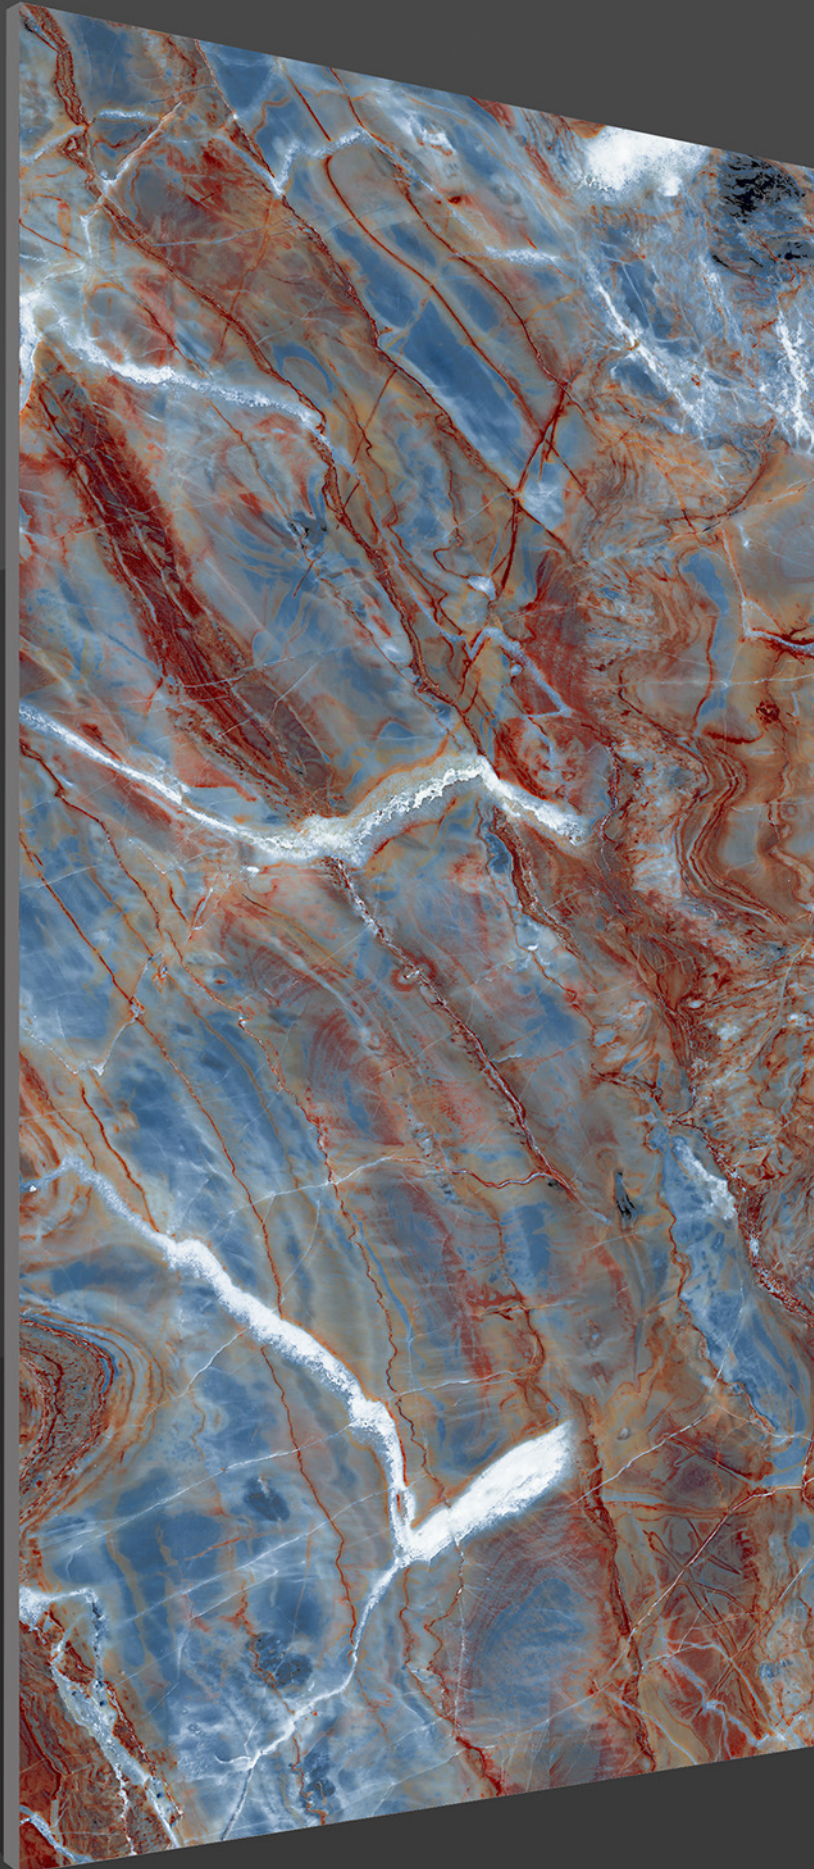

THICKNESS
9 MM

FINISH

HIGH GLOSS

IRONSIDE DARK

600 X 1200 MM