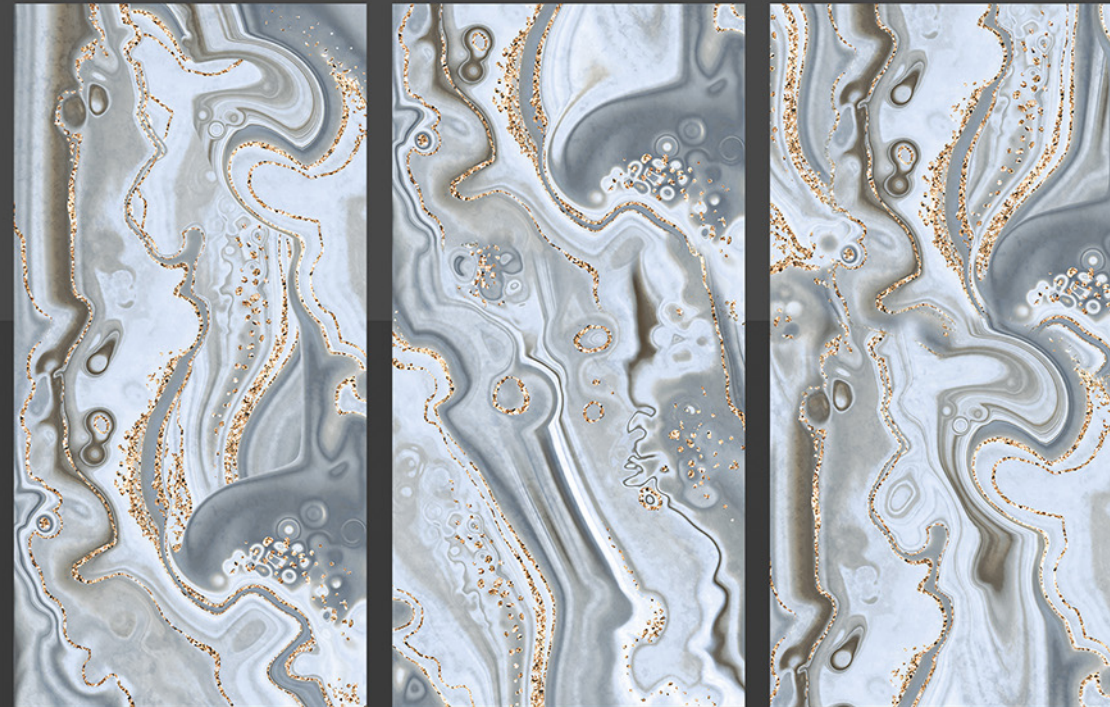

THICKNESS
9 MM

FINISH

HIGH GLOSS

GRITTAL

600 X 1200 MM