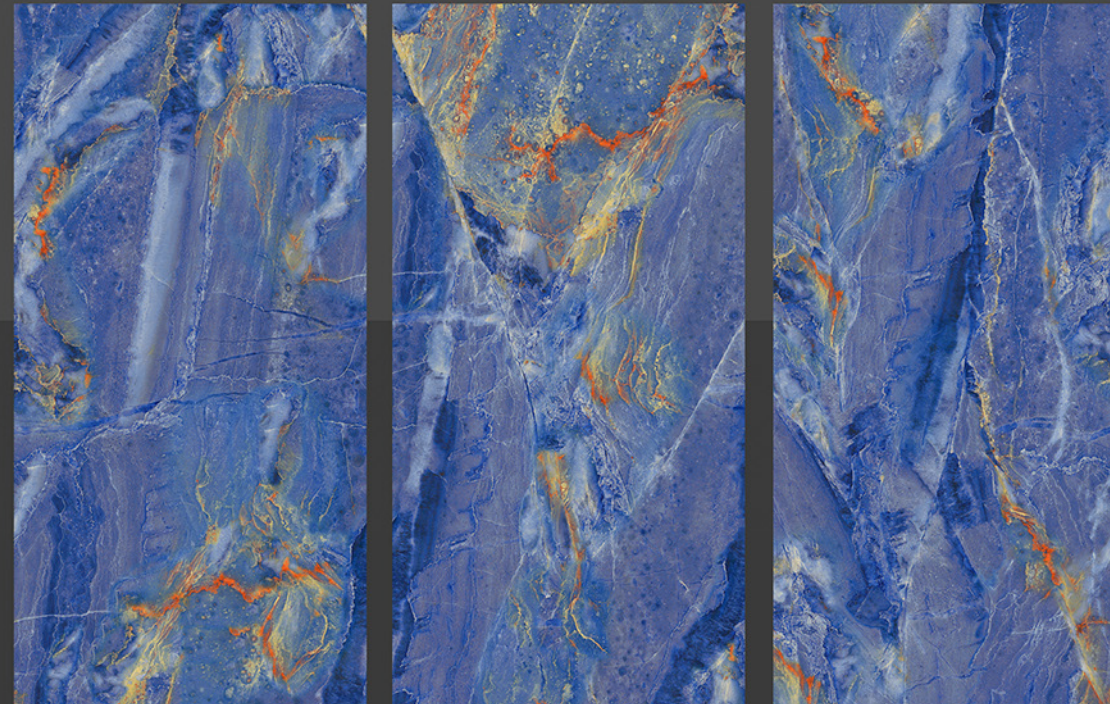

THICKNESS
9 MM

FINISH

HIGH GLOSS

FLOKY BLUE

600 X 1200 MM