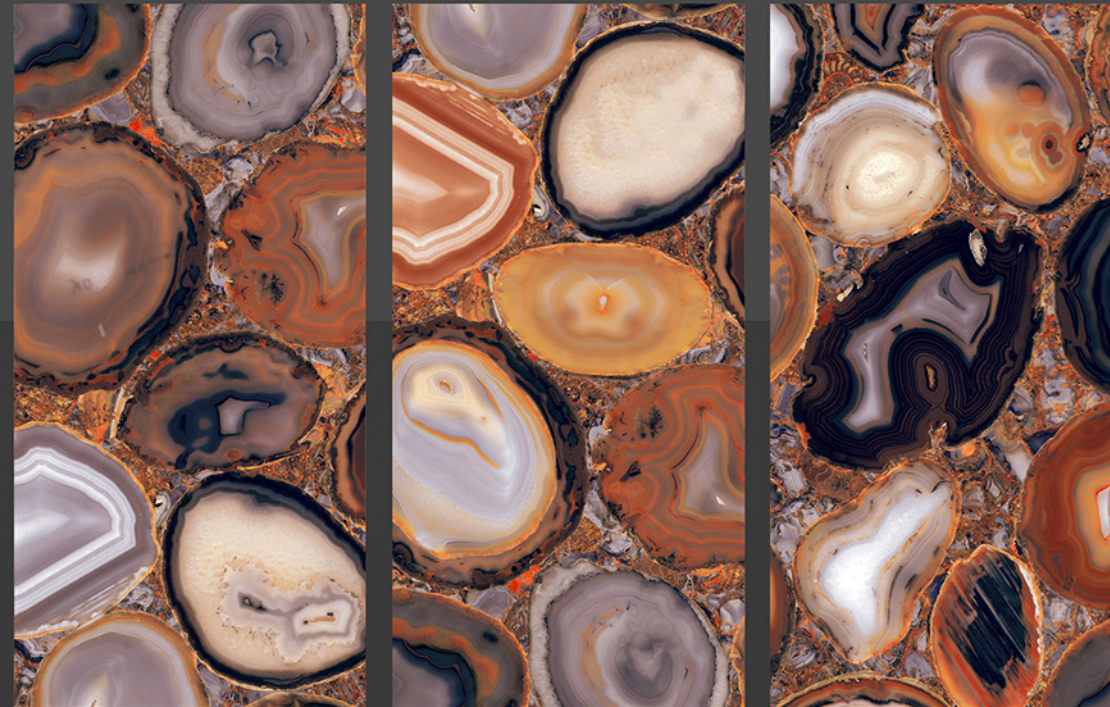

THICKNESS
9 MM

FINISH

HIGH GLOSS

BLEND STONE

600 X 1200 MM