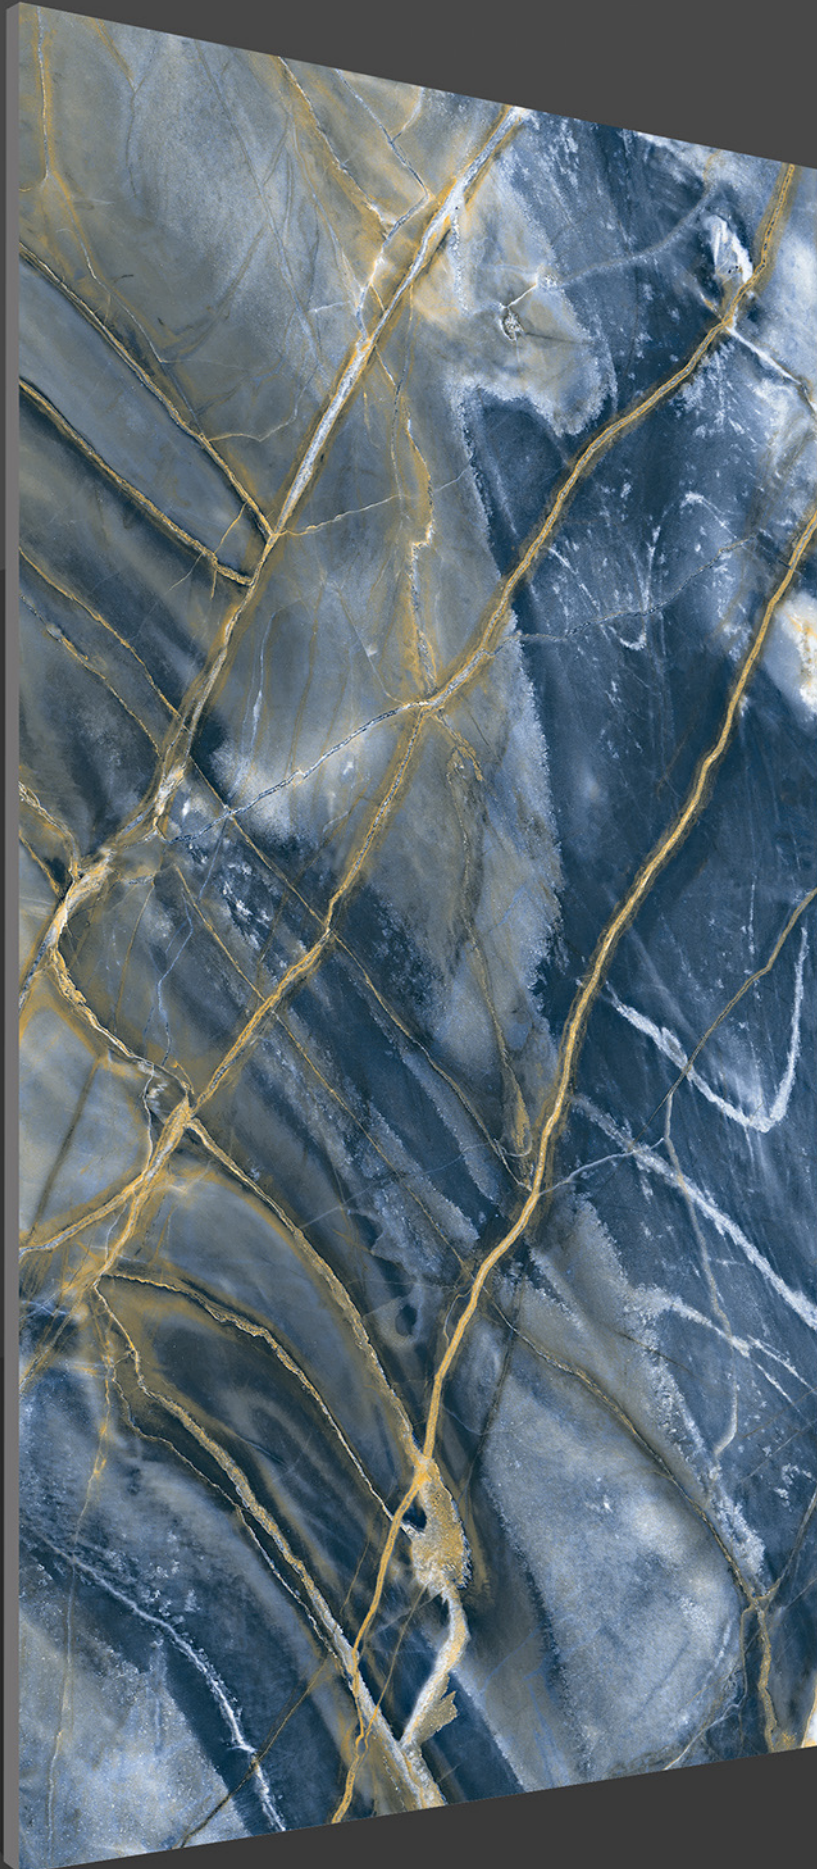

VABIA MULTY

600 X 1200 MM

THICKNESS
9 MM

FINISH

HIGH GLOSS

VALENTEE MULTY

600 X 1200 MM

THICKNESS
9 MM