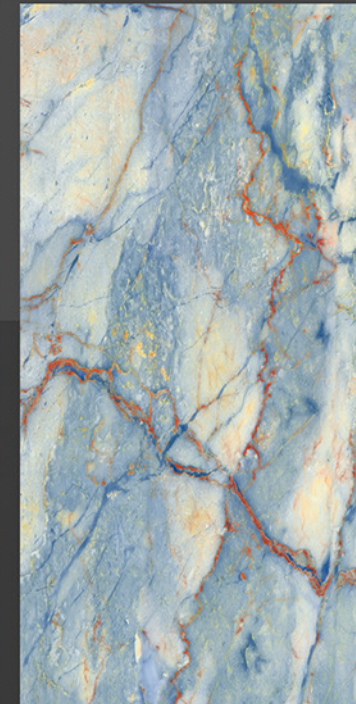

FINISH

HIGH GLOSS

THICKNESS
9 MM

FINISH

HIGH GLOSS

NARUTO DUSK

600 X 1200 MM

THICKNESS
9 MM