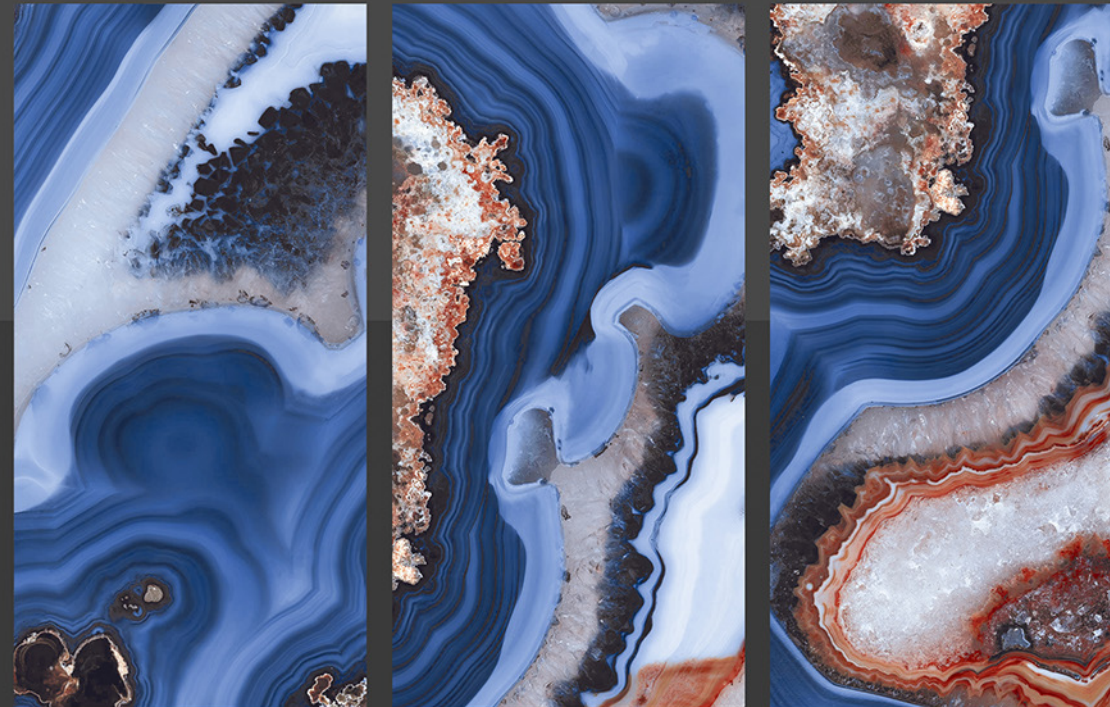

600 X 1200 MM

THICKNESS
9 MM

FINISH

HIGH GLOSS

MAUI BLUE

600 X 1200 MM

THICKNESS
9 MM

MERAKI DARK