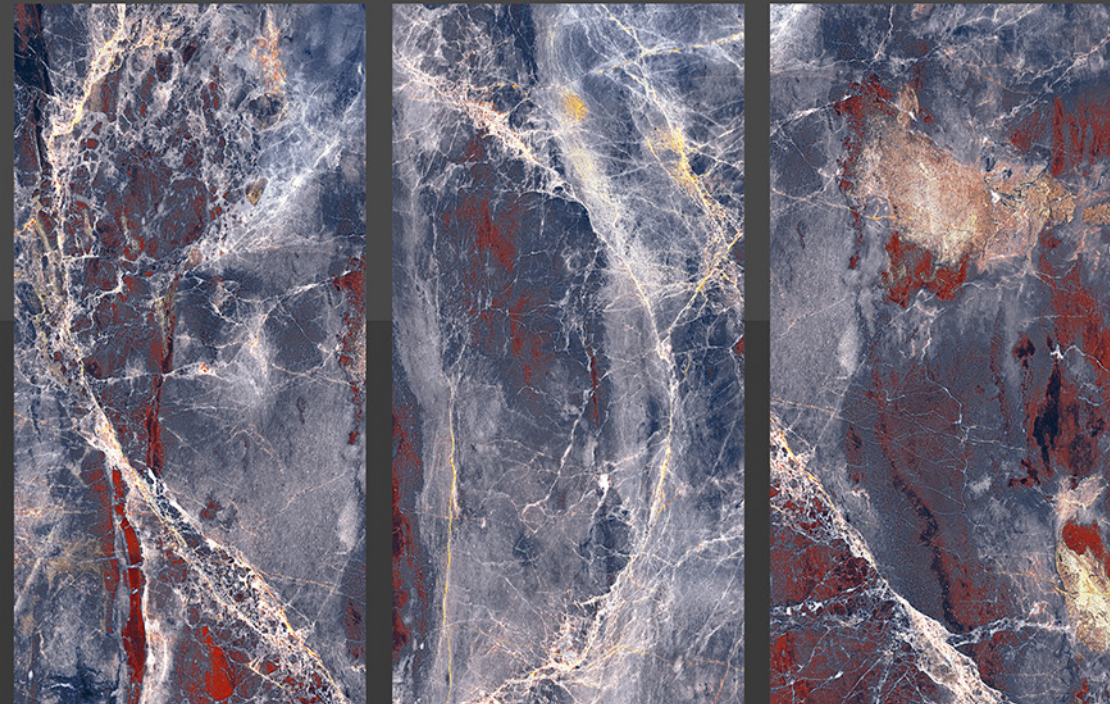

FINISH

HIGH GLOSS

CRISTINA PURP

600 X 1200 MM

THICKNESS
9 MM

FINISH

HIGH GLOSS

FLOKY BLUE