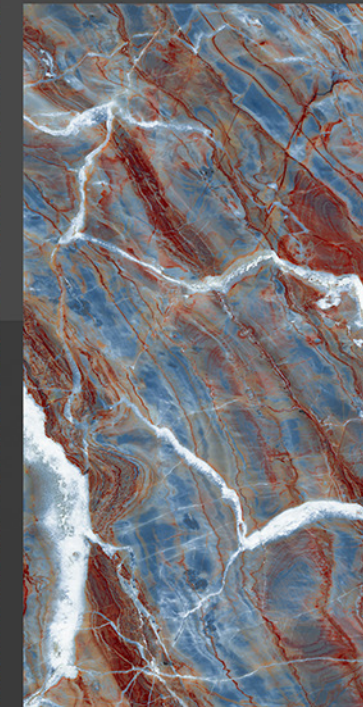

ILLUMINATI

600 X 1200 MM

THICKNESS
9 MM

FINISH

HIGH GLOSS

IRONSIDE DARK

600 X 1200 MM

THICKNESS
9 MM