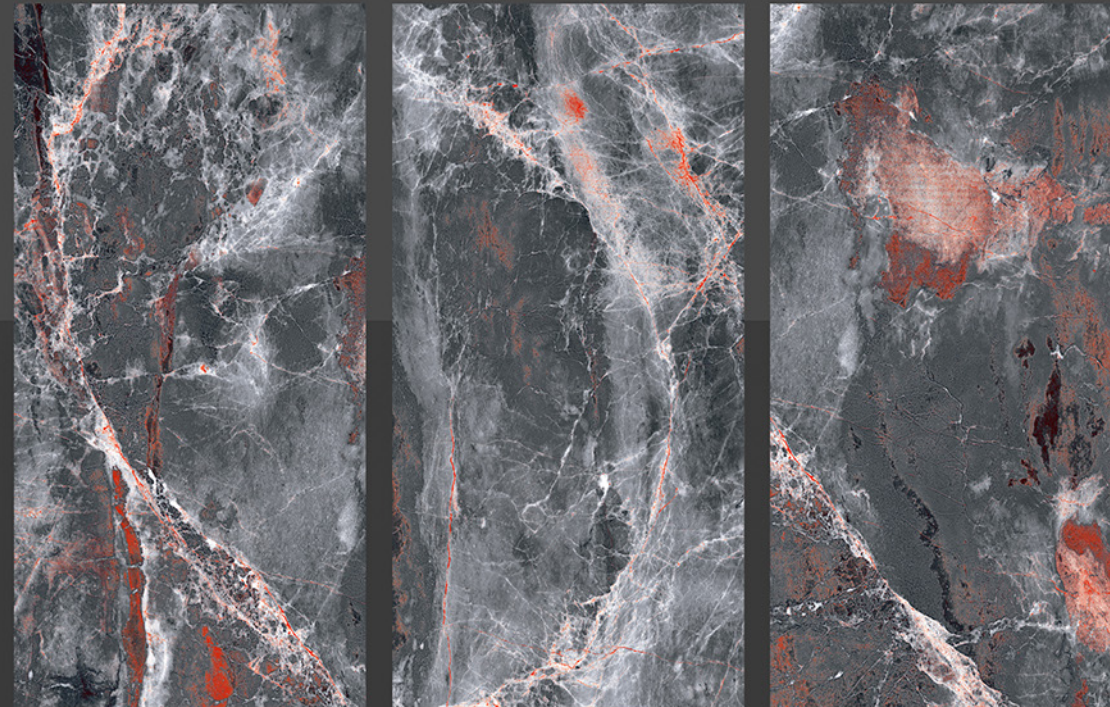

THICKNESS
9 MM

FINISH

HIGH GLOSS

CRISTINA BLACK

600 X 1200 MM