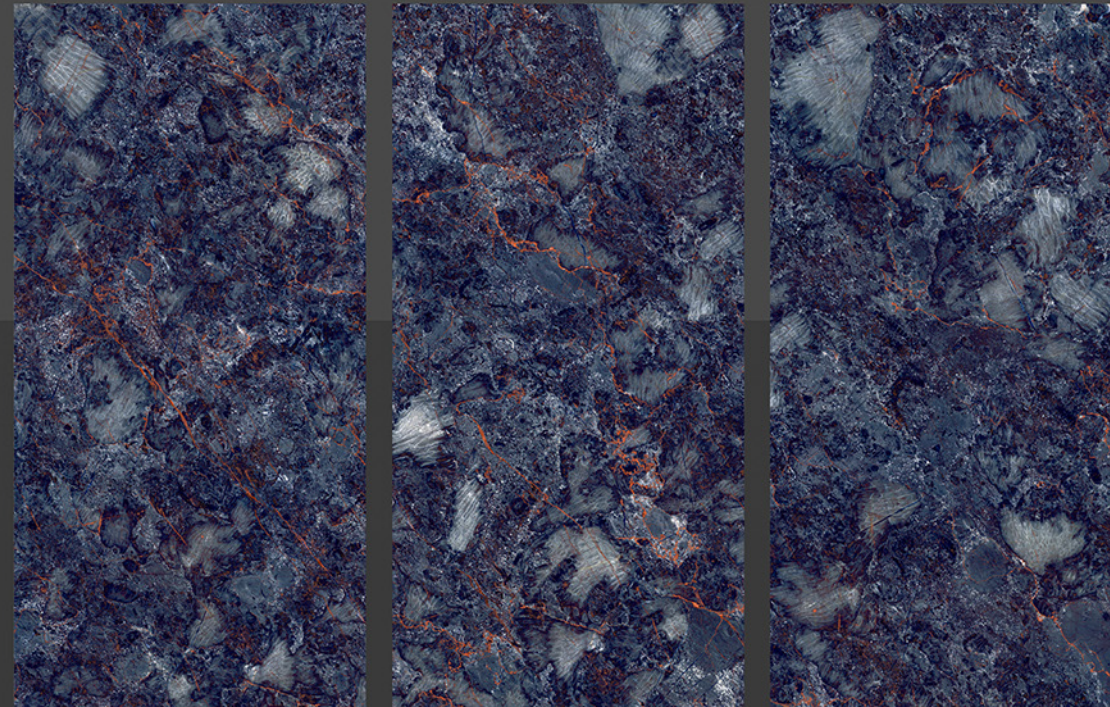

THICKNESS
9 MM

NARBIA NEAVY

600 X 1200 MM

FINISH

HIGH GLOSS