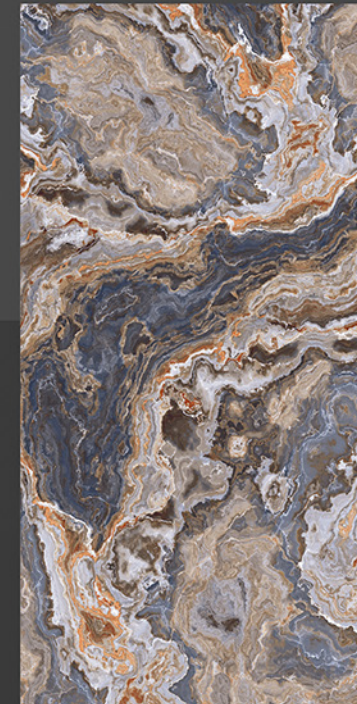

THICKNESS
9 MM

FINISH

HIGH GLOSS

NOVELLA MULTY

600 X 1200 MM