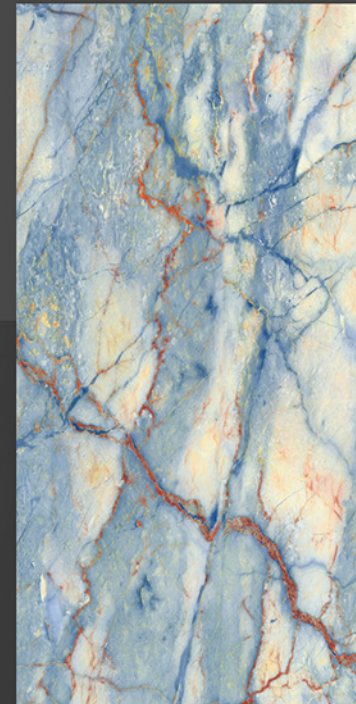

FINISH

HIGH GLOSS

THICKNESS
9 MM

FINISH

HIGH GLOSS

NARUTO DUSK

600 X 1200 MM

THICKNESS
9 MM